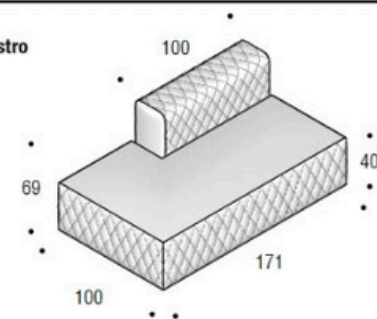

Pouf cm 71x200
Pouf cm 71x200
 Hocker cm 71x200

m³ 0,6 kg 44 ml --

Pouf cm 100x143
Pouf cm 100x143
 Hocker cm 100x143

Pouf cm 100x100
Pouf cm 100x100
 Hocker cm 100x100

Central element cm 71
Centrale cm 71
 Zentralelement cm 71

Pouf cm 100x129
Pouf cm 100x129
 Hocker cm 100x129

Central element cm 100
Centrale cm 100
 Zentralelement cm 100

Reef Diamond

Endunit cm 172
Isola cm 172
 Endgerät cm 172

m³ 0,9 kg 55 ml --

Pentagon cm 170 left
Pentagono cm 170 sinistro
 Fünfeck cm 170 links

Bench cm 100x171 for left armrest
Panchetta cm 100x171 per bracciolo sinistro
 Bank cm 100x171 für linke Armlehne

Bench cm 100x171 for right armrest
Panchetta cm 100x171 per bracciolo destro
 Bank cm 100x171 für rechter Armlehne