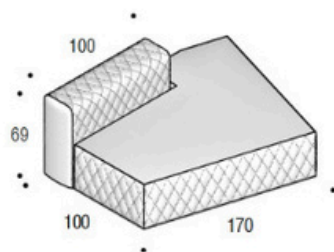

Pouf cm 71x200
Pouf cm 71x200
 Hocker cm 71x200

m³ 0,6 kg 44 ml --

Pouf cm 100x143
Pouf cm 100x143
 Hocker cm 100x143

Pouf cm 100x100
Pouf cm 100x100
 Hocker cm 100x100

Central element cm 71
Centrale cm 71
 Zentralelement cm 71

Pouf cm 100x129
Pouf cm 100x129
 Hocker cm 100x129

Central element cm 100
Centrale cm 100
 Zentralelement cm 100

Reef Diamond

Endunit cm 172
Isola cm 172
 Endgerät cm 172

m³ 0,9 kg 55 ml --

Pentagon cm 170 left
Pentagono cm 170 sinistro
 Fünfeck cm 170 links

Bench cm 100x171 for left armrest
Panchetta cm 100x171 per bracciolo sinistro
 Bank cm 100x171 für linke Armlehne

Bench cm 100x171 for right armrest
Panchetta cm 100x171 per bracciolo destro
 Bank cm 100x171 für rechter Armlehne