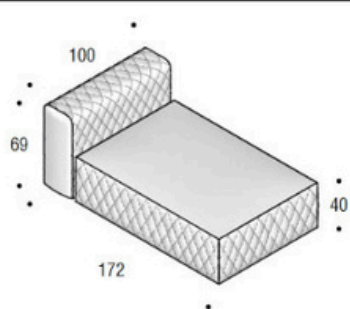

Pouf cm 71x200
Pouf cm 71x200
 Hocker cm 71x200

m³ 0,6 kg 44 ml --

Pouf cm 100x143
Pouf cm 100x143
 Hocker cm 100x143

Pouf cm 100x100
Pouf cm 100x100
 Hocker cm 100x100

Central element cm 71
Centrale cm 71
 Zentralelement cm 71

Pouf cm 100x129
Pouf cm 100x129
 Hocker cm 100x129

Central element cm 100
Centrale cm 100
 Zentralelement cm 100

Reef Diamond

Endunit cm 172
Isola cm 172
 Endgerät cm 172

m³ 0,9 kg 55 ml --

Pentagon cm 170 left
Pentagono cm 170 sinistro
 Fünfeck cm 170 links

Bench cm 100x171 for left armrest
Panchetta cm 100x171 per bracciolo sinistro
 Bank cm 100x171 für linke Armlehne

Bench cm 100x171 for right armrest
Panchetta cm 100x171 per bracciolo destro
 Bank cm 100x171 für rechter Armlehne