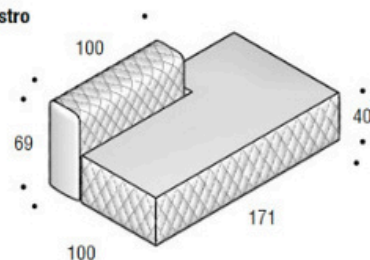

Pouf cm 71x200
Pouf cm 71x200
 Hocker cm 71x200

m³ 0,6 kg 44 ml --

Pouf cm 100x143
Pouf cm 100x143
 Hocker cm 100x143

Pouf cm 100x100
Pouf cm 100x100
 Hocker cm 100x100

Central element cm 71
Centrale cm 71
 Zentralelement cm 71

Pouf cm 100x129
Pouf cm 100x129
 Hocker cm 100x129

Central element cm 100
Centrale cm 100
 Zentralelement cm 100

Reef Diamond

Endunit cm 172
Isola cm 172
 Endgerät cm 172

m³ 0,9 kg 55 ml --

Pentagon cm 170 left
Pentagono cm 170 sinistro
 Fünfeck cm 170 links

Bench cm 100x171 for left armrest
Panchetta cm 100x171 per bracciolo sinistro
 Bank cm 100x171 für linke Armlehne

Bench cm 100x171 for right armrest
Panchetta cm 100x171 per bracciolo destro
 Bank cm 100x171 für rechter Armlehne