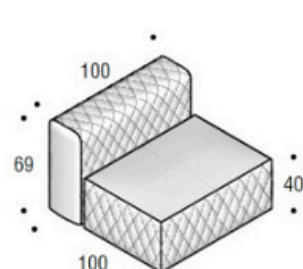

Pouf cm 71x200
Pouf cm 71x200
 Hocker cm 71x200

m³ 0,6 kg 44 ml --

Pouf cm 100x143
Pouf cm 100x143
 Hocker cm 100x143

Pouf cm 100x100
Pouf cm 100x100
 Hocker cm 100x100

Central element cm 71
Centrale cm 71
 Zentralelement cm 71

Pouf cm 100x129
Pouf cm 100x129
 Hocker cm 100x129

Central element cm 100
Centrale cm 100
 Zentralelement cm 100

Reef Diamond

Endunit cm 172
Isola cm 172
 Endgerät cm 172

m³ 0,9 kg 55 ml --

Pentagon cm 170 left
Pentagono cm 170 sinistro
 Fünfeck cm 170 links

Bench cm 100x171 for left armrest
Panchetta cm 100x171 per bracciolo sinistro
 Bank cm 100x171 für linke Armlehne

Bench cm 100x171 for right armrest
Panchetta cm 100x171 per bracciolo destro
 Bank cm 100x171 für rechter Armlehne